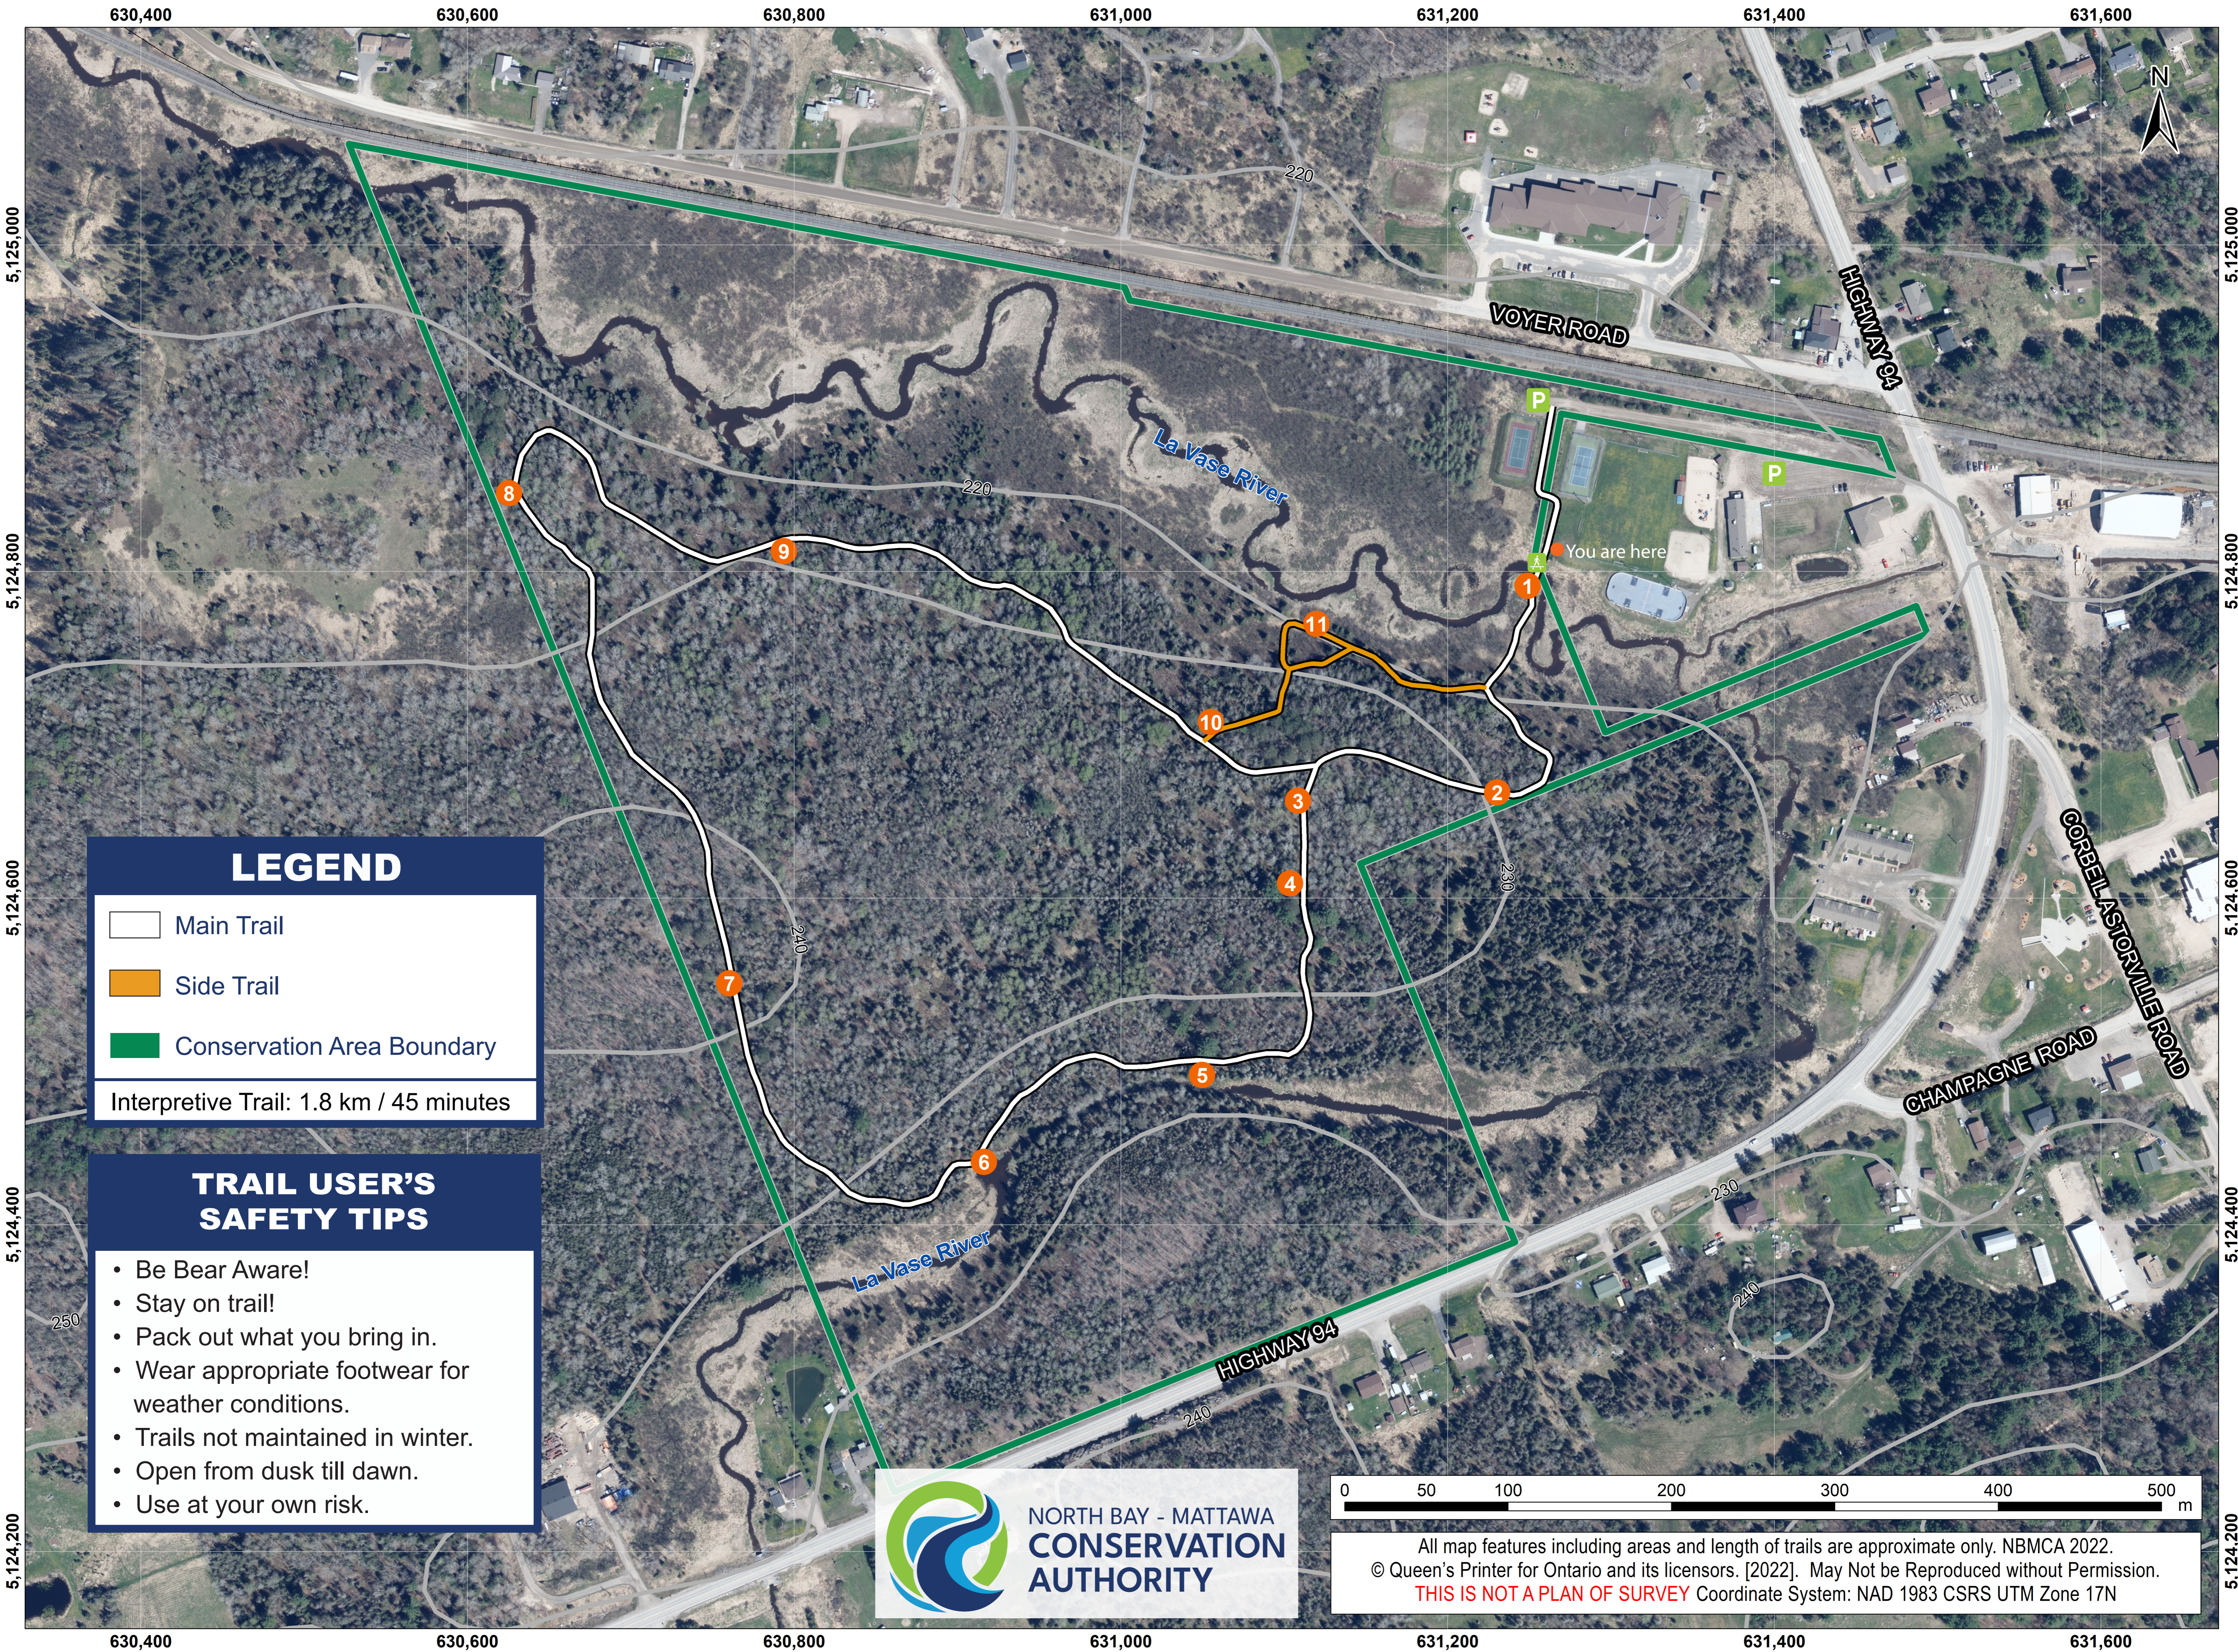

Corbeil Conservation Area

LEGEND

-  Main Trail
-  Side Trail
-  Conservation Area Boundary

Interpretive Trail: 1.8 km / 45 minutes

TRAIL USER'S SAFETY TIPS

- Be Bear Aware!
- Stay on trail!
- Pack out what you bring in.
- Wear appropriate footwear for weather conditions.
- Trails not maintained in winter.
- Open from dusk till dawn.
- Use at your own risk.

All map features including areas and length of trails are approximate only. NBMCA 2022.
© Queen's Printer for Ontario and its licensors. [2022]. May Not be Reproduced without Permission.
THIS IS NOT A PLAN OF SURVEY Coordinate System: NAD 1983 CSRS UTM Zone 17N